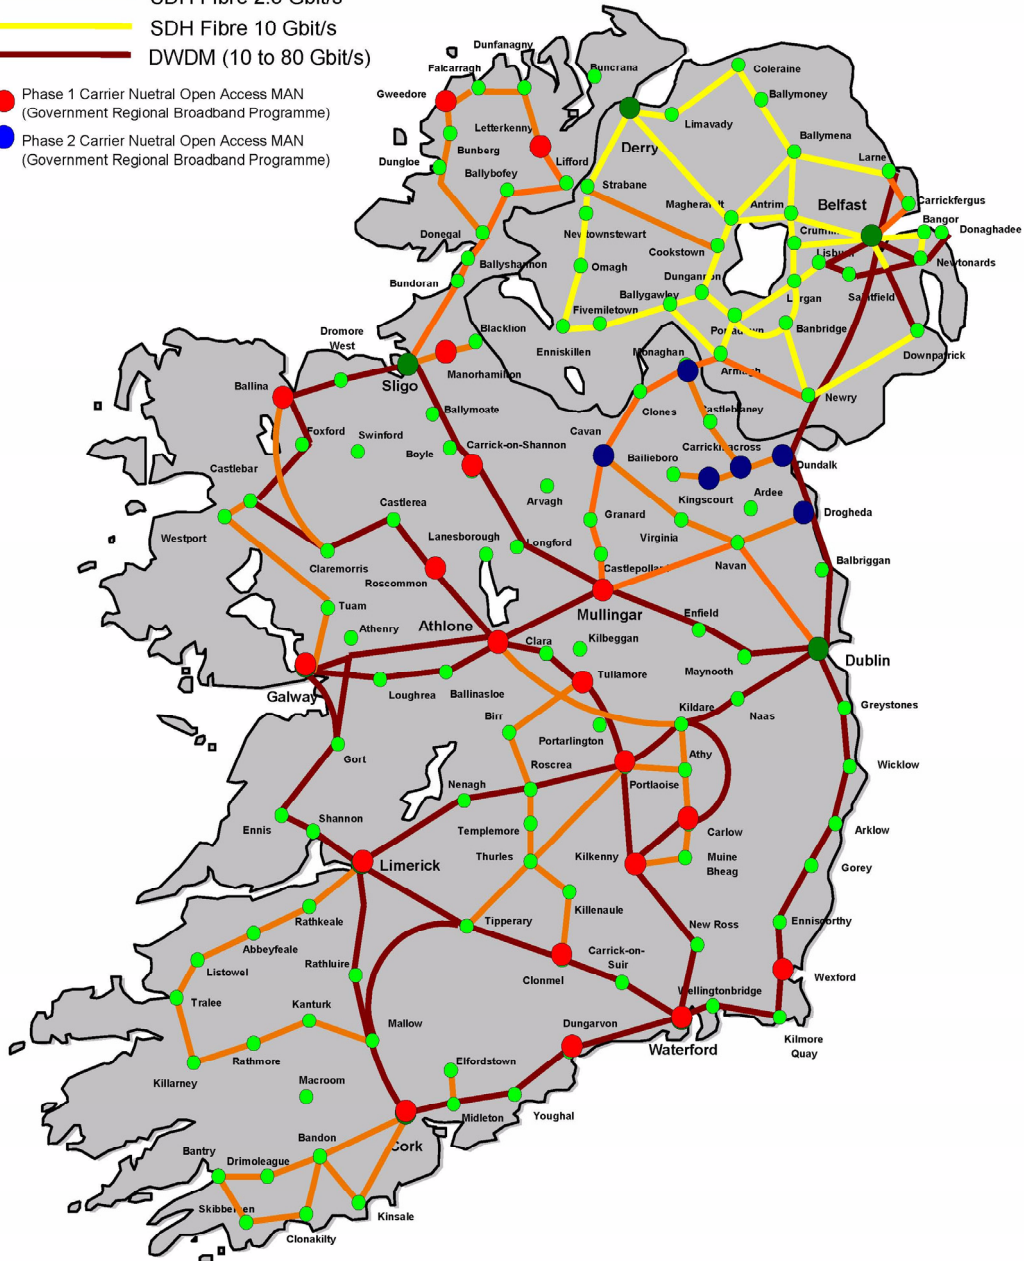

Broadband Backbone Network

These illustrative maps have been commissioned by TIF & the Dept of Communications, Marine & Natural Resources and were developed by Mason Communications reflecting Ireland's telecoms infrastructure in April 2003.

- SDH Fibre 2.5 Gbit/s
- SDH Fibre 10 Gbit/s
- DWDM (10 to 80 Gbit/s)
- Phase 1 Carrier Neutral Open Access MAN (Government Regional Broadband Programme)
- Phase 2 Carrier Neutral Open Access MAN (Government Regional Broadband Programme)

- Highest capacity link shown for each route
- Many sections have several links of given capacity