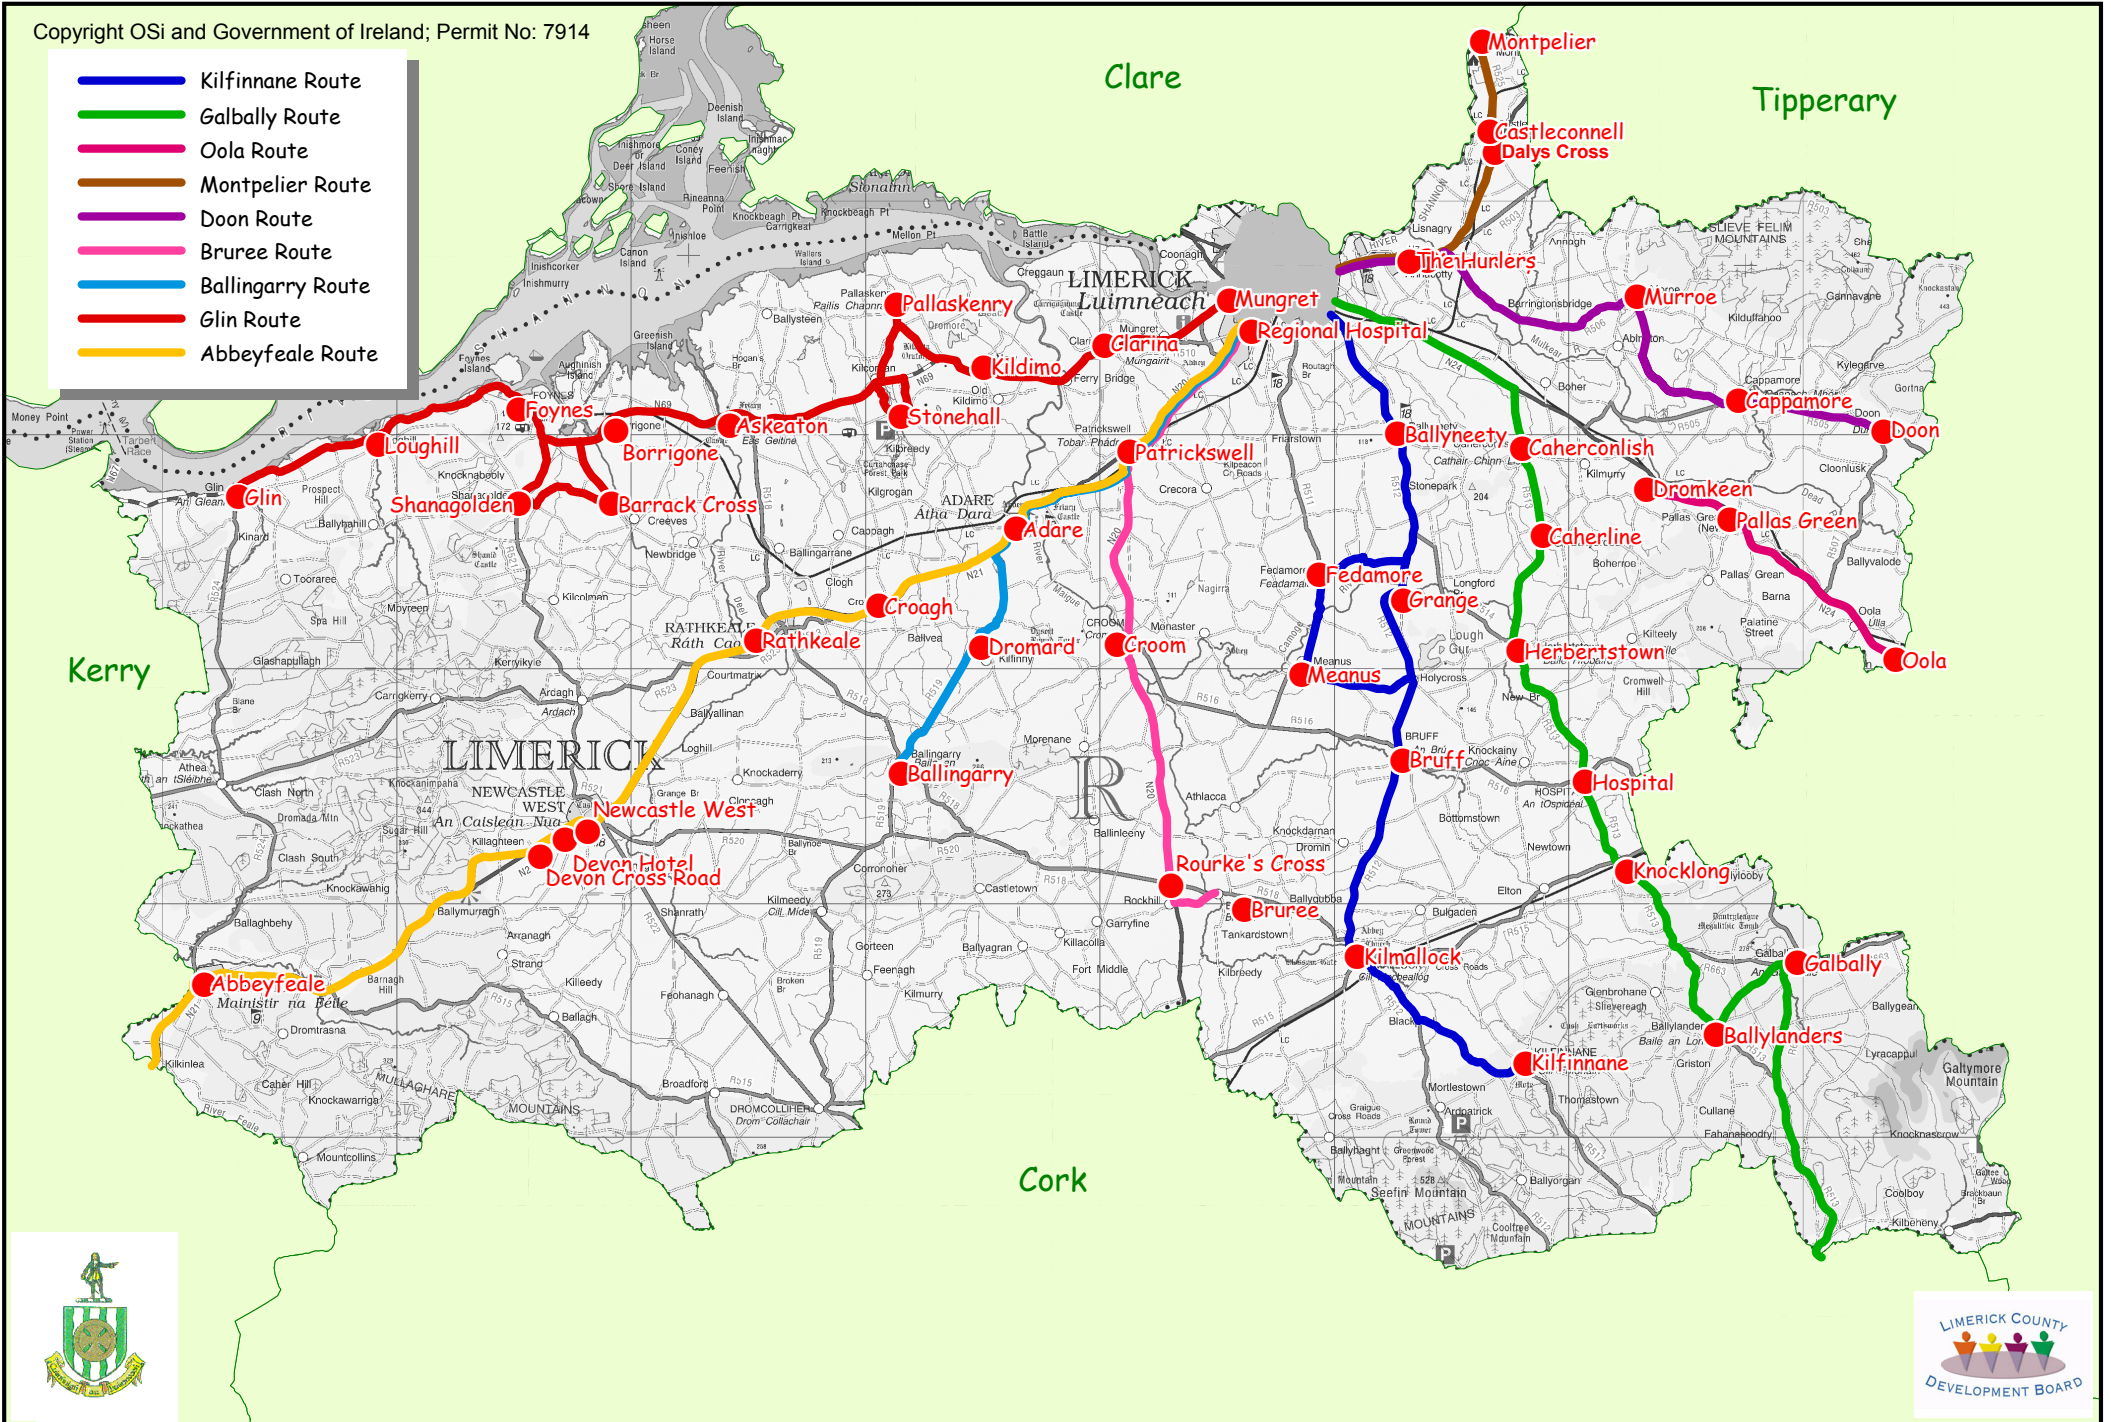

- Kilfinnane Route
- Galbally Route
- Oola Route
- Montpelier Route
- Doon Route
- Bruree Route
- Ballingarry Route
- Glin Route
- Abbeyfeale Route

Map 6 - Limerick County - Bus Eireann Routes