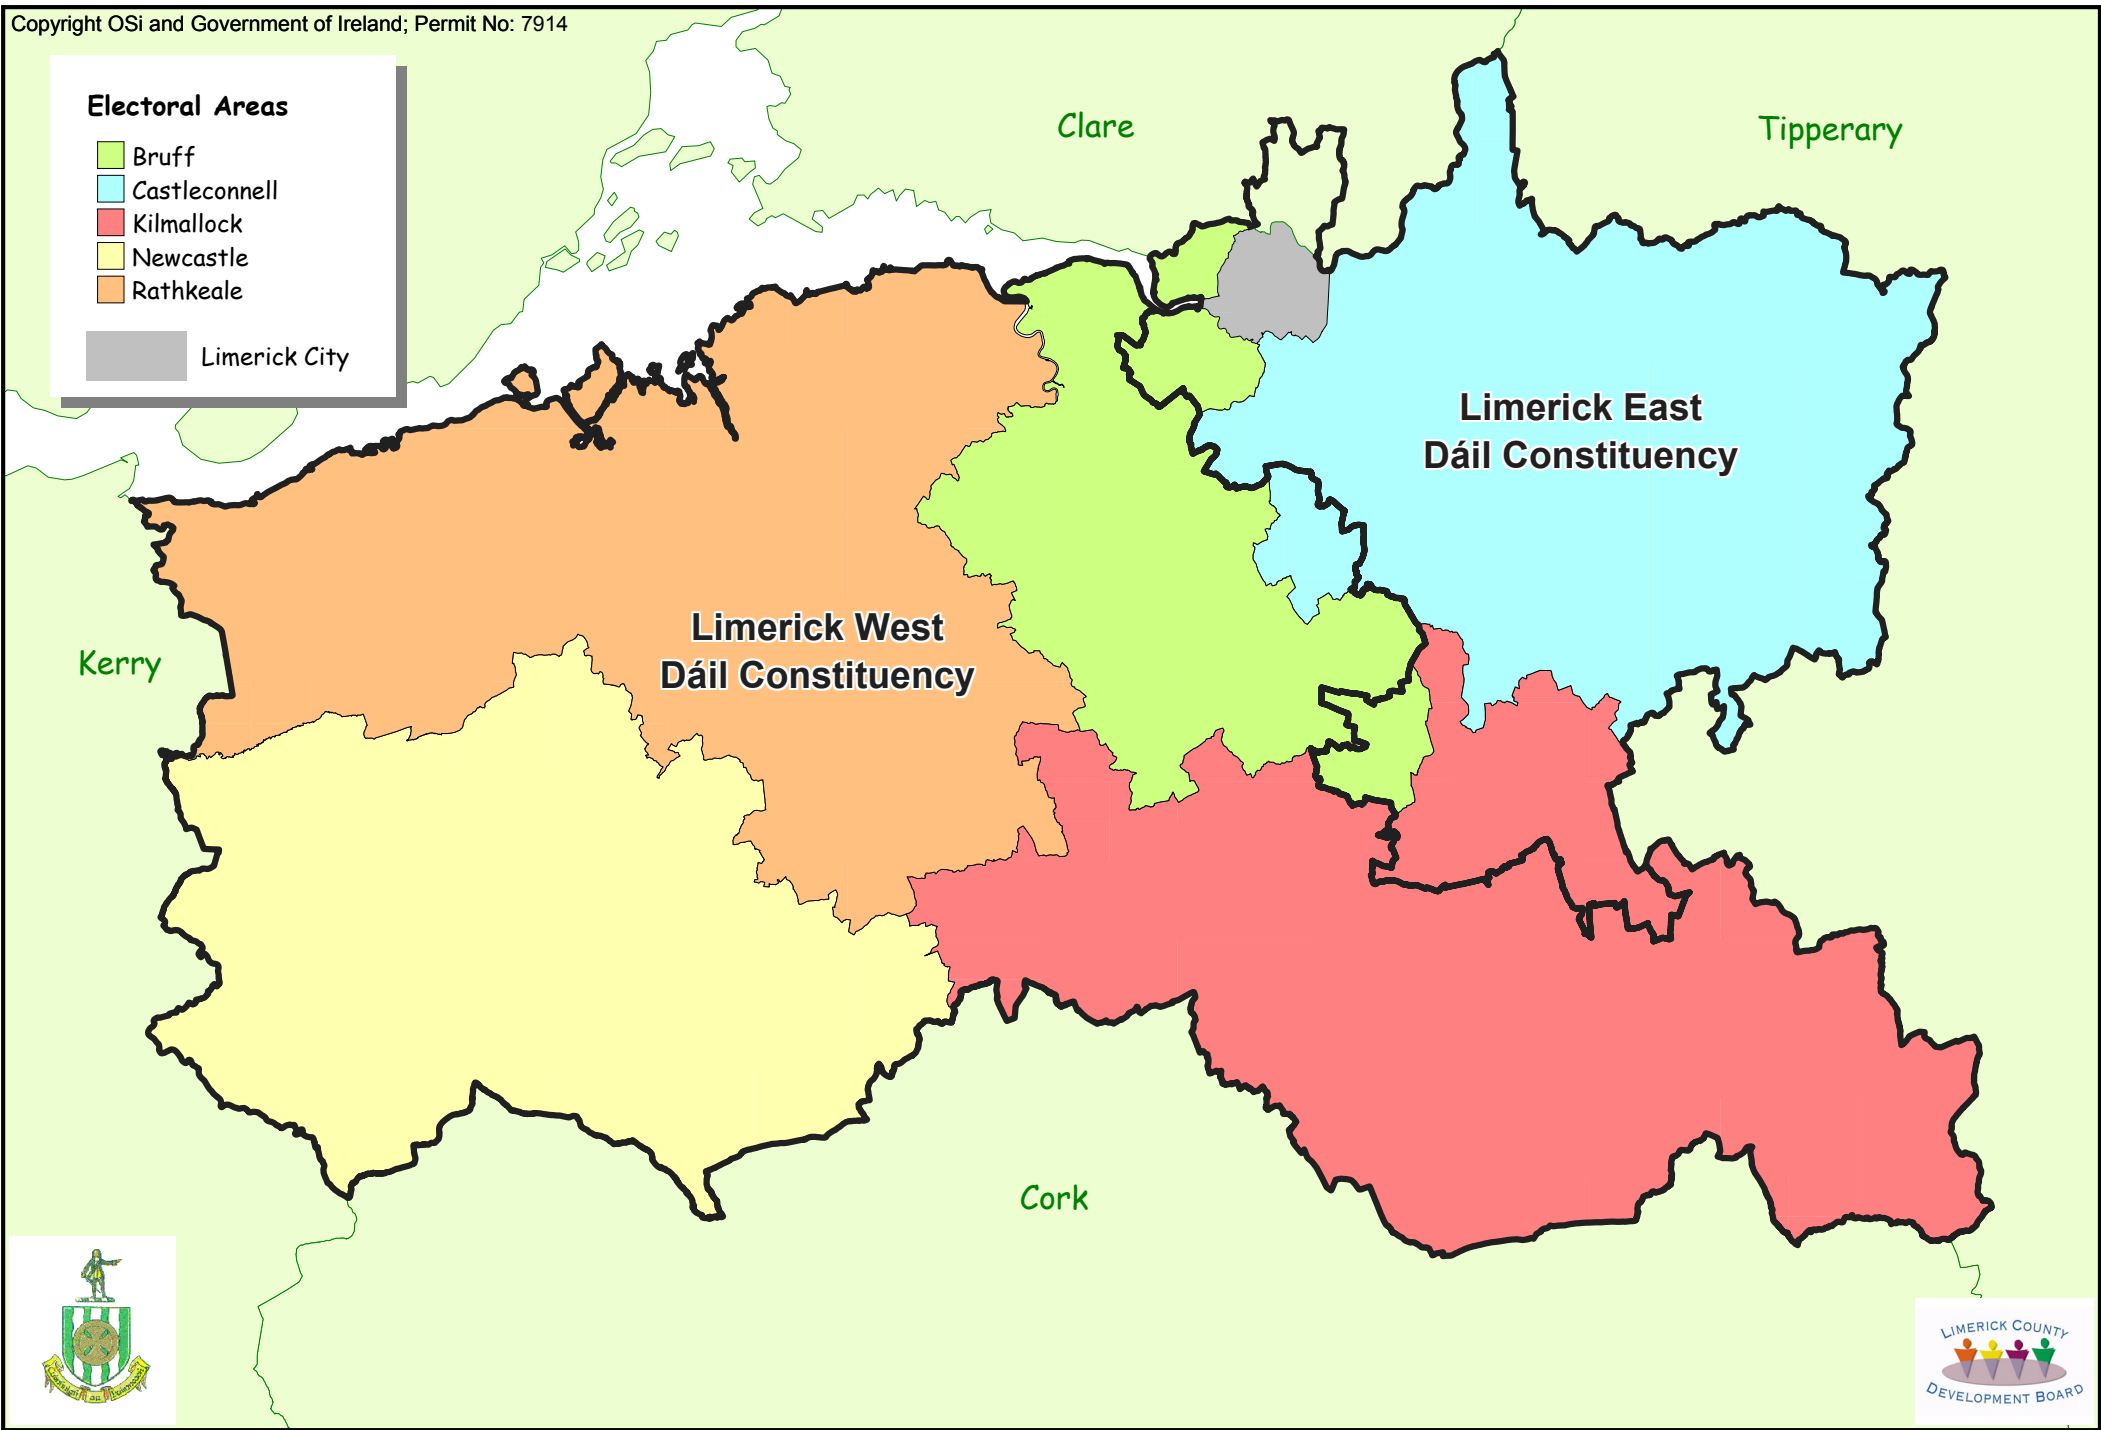

**Electoral Areas**

-  Bruff
-  Castleconnell
-  Kilmallock
-  Newcastle
-  Rathkeale
  
-  Limerick City

Map 4 - Limerick County Electoral Boundaries