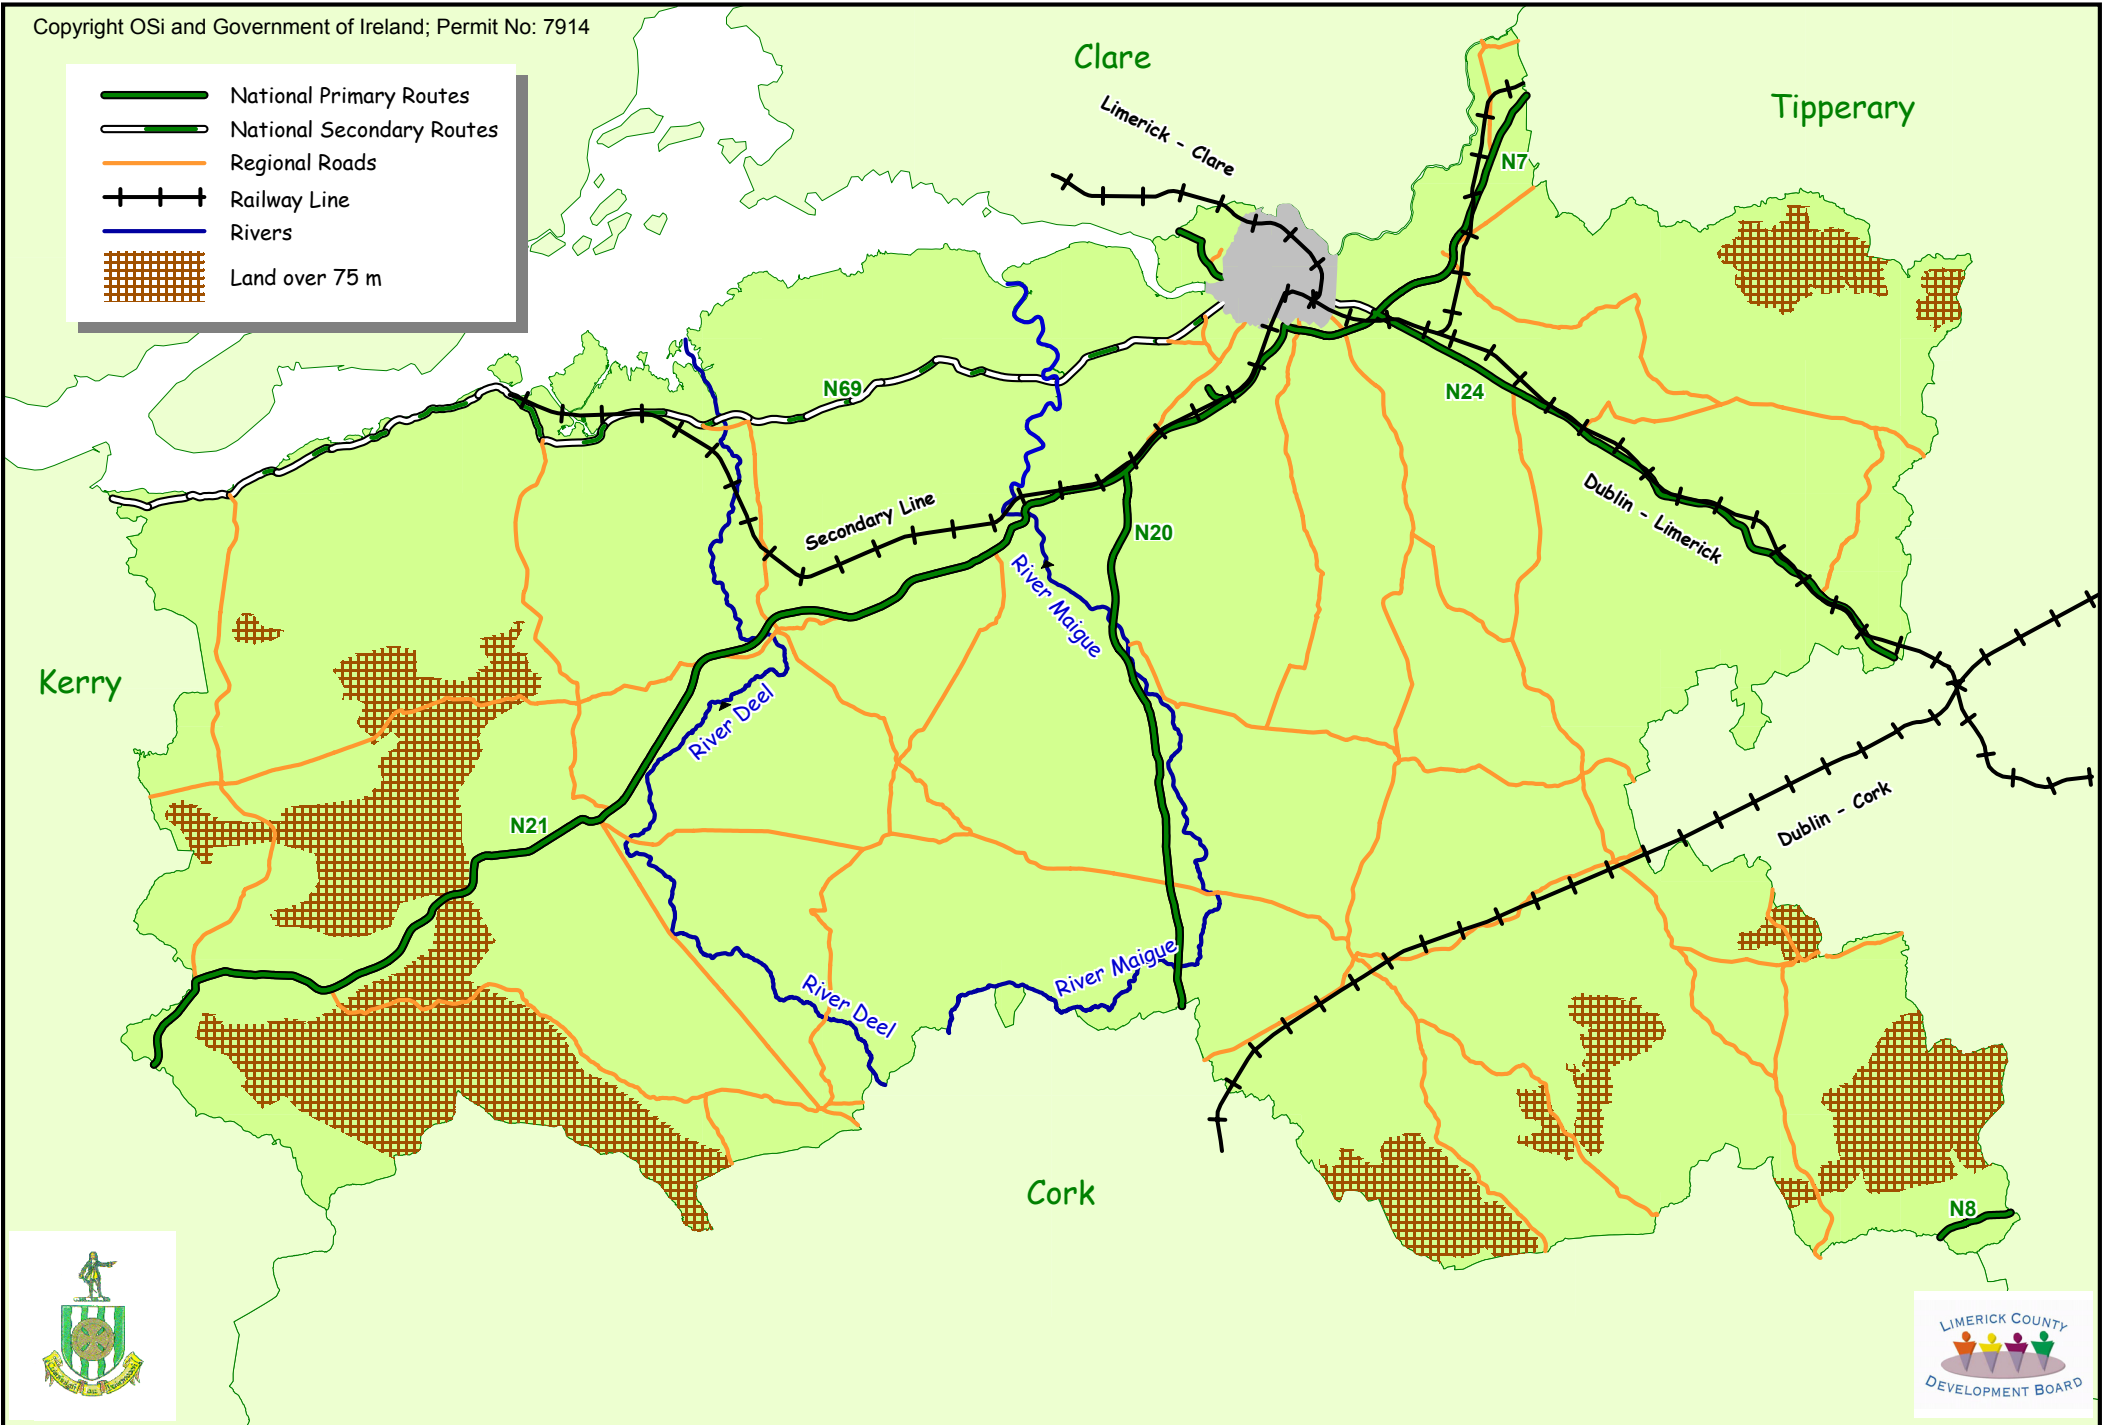

-  National Primary Routes
-  National Secondary Routes
-  Regional Roads
-  Railway Line
-  Rivers
-  Land over 75 m

Map 1 - Limerick County Principal Roads and Railway Lines